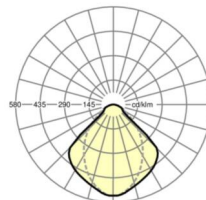

LIGHTING TECHNOLOGY

Placement	LED, Colour rendering/Light colour CRI ≥ 80 / 4000K
Colour tolerance (MacAdam)	3SDCM
Photobiological safety (Luminaire)	RG1
Nominal luminous flux	14579lm
LED service life	50000h L80/B10 (Tq 25°C)
Luminaire luminous efficiency	128lm/W
Beam angle	95°
UGR lat./long.	19.2 / 19.5

DEEP-LINK

<https://www.regiolux.de/en/article/68130036600>

Reference	LED 14600lm 840
ηLB	100 %
Φ ↓/↑	100 % / 0 %
UGR lat./long.	19.2 / 19.5

MECHANICS

Housing colour	traffic white RAL 9016
Dimensions (LxWxH/DxH)	1548mm x 484mm x 90mm
Weight (net)	19.548kg
Cable entry KE (X/Y)	0mm/70mm
Type of installation	Ceiling-mounted single installation, Ceiling-mounted trunking installation, Pendant individual mounting, Pendant light strip mounting, Mounting rail installation
Rotating mounting bracket	15° max. longitudinal axis / surface-mounted installation; transverse axis / mounting with accessories bracket, chain 51° max. and transverse axis / mounting with accessories on the support rail 40° max.

Dimensions

L	1548 mm	Length
B	484 mm	Width
H	90 mm	Height
A1	1300 mm	Mounting distance single mounting
A3	248 mm	Mounting distance between luminaires in a light run arrangement
A4	160 mm	Mounting distance (width)
X	0 mm	Distance cable infeed to the center of the luminaire on the X-axis
Y	70 mm	Distance cable infeed to the center of the luminaire on the Y-axis