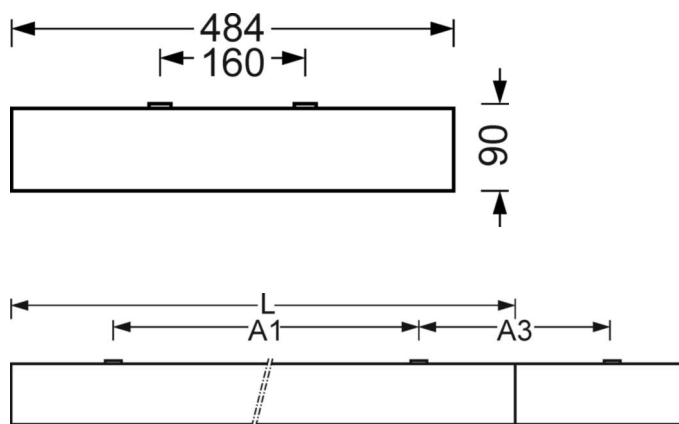

LIGHTING TECHNOLOGY

Placement	LED, Colour rendering/Light colour CRI ≥ 80 / 4000K
Colour tolerance (MacAdam)	3SDCM
Photobiological safety (Luminaire)	RG1
Nominal luminous flux	14579lm
LED service life	50000h L80/B10 (Tq 25°C)
Luminaire luminous efficiency	128lm/W
Beam angle	95°
UGR lat./long.	19.2 / 19.5

DEEP-LINK

<https://www.regiolux.de/en/article/68130036600>

Reference	LED 14600lm 840
ηLB	100 %
Φ ↓/↑	100 % / 0 %
UGR lat./long.	19.2 / 19.5

MECHANICS

Housing colour	traffic white RAL 9016
Dimensions (LxWxH/DxH)	1548mm x 484mm x 90mm
Weight (net)	19.548kg
Cable entry KE (X/Y)	0mm/70mm
Type of installation	Ceiling-mounted single installation, Ceiling-mounted trunking installation, Pendant individual mounting, Pendant light strip mounting, Mounting rail installation
Rotating mounting bracket	15° max. longitudinal axis / surface-mounted installation; transverse axis / mounting with accessories bracket, chain 51° max. and transverse axis / mounting with accessories on the support rail 40° max.

Dimensions

L	1548 mm	Length
B	484 mm	Width
H	90 mm	Height
A1	1300 mm	Mounting distance single mounting
A3	248 mm	Mounting distance between luminaires in a light run arrangement
A4	160 mm	Mounting distance (width)
X	0 mm	Distance cable infeed to the center of the luminaire on the X-axis
Y	70 mm	Distance cable infeed to the center of the luminaire on the Y-axis