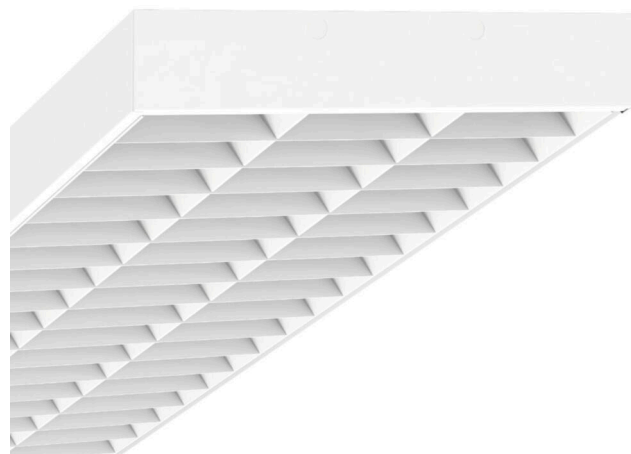

Sports hall luminaires - White louvre - direct wide distribution

Sheet steel housing Housing colour traffic white RAL 9016; Direct wide-beam light distribution using sheet steel metal louvre with robust smooth cross blades; painted white similar to RAL 9016; with V reflector, can be folded down on one side; ball-proof. Louvre fastening using ball-proof spring catches that can only be opened with tools; fitted with 1x Regiolux LED unit, neutral white light colour (840) with very good colour consistency and high colour rendering Ra>80; Electrical connection via 5-pole connection terminal with plug-in contacts.; With changeover converter for emergency lighting operation on request. LED units can be individually dimmed or as a group The accessories for mounting rail or suspended mounting installation must be ordered separately.

DEEP-LINK

<https://www.regiolux.de/en/article/68130036600>

Reference	LED 14600lm 840
ηLB	100 %
Φ ↓/↑	100 % / 0 %
UGR lat./long.	19.2 / 19.5

MECHANICS

Housing colour	traffic white RAL 9016
Dimensions (LxWxH/DxH)	1548mm x 484mm x 90mm
Weight (net)	19.548kg
Cable entry KE (X/Y)	0mm/70mm
Type of installation	Ceiling-mounted single installation, Ceiling-mounted trunking installation, Pendant individual mounting, Pendant light strip mounting, Mounting rail installation
Rotating mounting bracket	15° max. longitudinal axis / surface-mounted installation; transverse axis / mounting with accessories bracket, chain 51° max. and transverse axis / mounting with accessories on the support rail 40° max.

Dimensions

L	1548 mm	Length
B	484 mm	Width
H	90 mm	Height
A1	1300 mm	Mounting distance single mounting
A3	248 mm	Mounting distance between luminaires in a light run arrangement
A4	160 mm	Mounting distance (width)
X	0 mm	Distance cable infeed to the center of the luminaire on the X-axis
Y	70 mm	Distance cable infeed to the center of the luminaire on the Y-axis